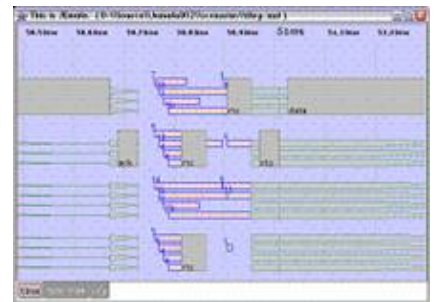

## System Emulation

This is our emulation tool used in the book. The source code is in an early stage. The basic mechanisms of the Medium Access Control protocol of IEEE 802.11 are emulated and visualized.

We use

- JAVA Java 2 Platform, Standard Edition 5.0 Eclipse
- JIGLOO GUI builder
- Morphon XML

You can download the software [here](#).

Please have the book ready for proofing its purchase.

**example screenshot 1**